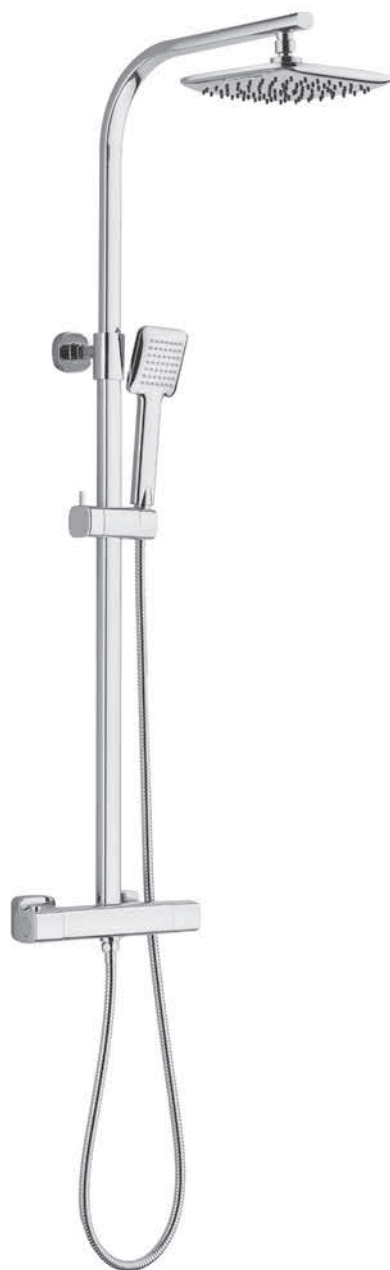

1175 mm

tubo 30x18 mm
tube 30x18 mm

soffione 200x200 mm
showerhead 200x200 mm

/CONCEPT/ *collection*

termostatico / *thermostatic*

/ code

concept

colonna doccia in ottone estensibile con miscelatore termostatico e soffione in abs cromato
extensible shower column in brass with abs, thermostatic mixer and chromed showerhead