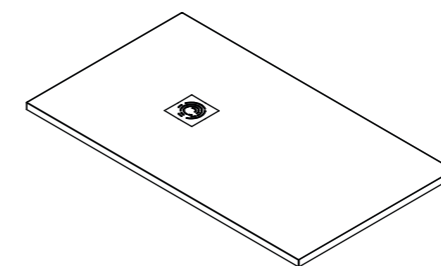

Listino prezzi _ price list

larghezza	lunghezza	peso	euro	larghezza	lunghezza	peso	euro
70 cm	80 cm	16 kg		75 cm	80 cm	18 kg	
	90 cm	18 kg			90 cm	20 kg	
	100 cm	20 kg			100 cm	22 kg	
	110 cm	23 kg			110 cm	24 kg	
	120 cm	25 kg			120 cm	26 kg	
	130 cm	27 kg			130 cm	29 kg	
	140 cm	29 kg			140 cm	31 kg	
	150 cm	31 kg			150 cm	33 kg	
	160 cm	33 kg			160 cm	35 kg	
	170 cm	35 kg			170 cm	37 kg	
	180 cm	37 kg			180 cm	39 kg	
190 cm	39 kg		190 cm	42 kg			
200 cm	41 kg		200 cm	44 kg			
210 cm	43 kg						

larghezza	lunghezza	peso	euro	larghezza	lunghezza	peso	euro
80 cm	80 cm	19 kg		90 cm	80 cm	21 kg	
	90 cm	21 kg			90 cm	24 kg	
	100 cm	23 kg			100 cm	26 kg	
	110 cm	26 kg			110 cm	29 kg	
	120 cm	28 kg			120 cm	32 kg	
	130 cm	30 kg			130 cm	34 kg	
	140 cm	33 kg			140 cm	37 kg	
	150 cm	35 kg			150 cm	39 kg	
	160 cm	37 kg			160 cm	42 kg	
	170 cm	40 kg			170 cm	45 kg	
	180 cm	42 kg			180 cm	47 kg	
190 cm	44 kg		190 cm	50 kg			
200 cm	47 kg		200 cm	53 kg			
210 cm	49 kg