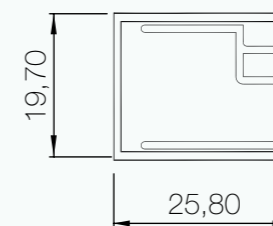

profilo _ profile