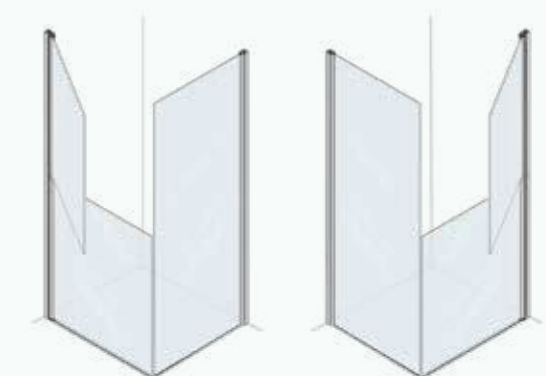

profilo _ profile

← SX DX →

apertura _ opening