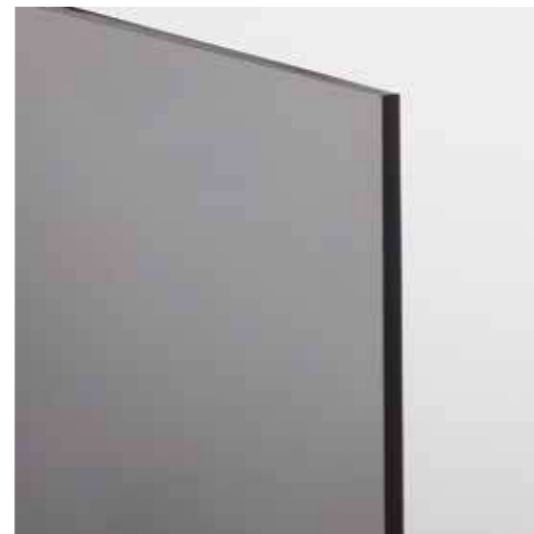

a (mm) . b (mm) . c (mm)

Vers. DX
Vers. SX

Vers. DX
Vers. SX

BOX DOCCIA **paleo**

CRISTALLI GLASSES

TRASPARENTE TRASPARENT

GRANITO FROSTED

FUMÉ TRASPARENT GREY