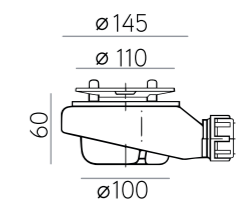

Materiale incluso

- Piletta standard
- Griglia acciaio inox

Piletta