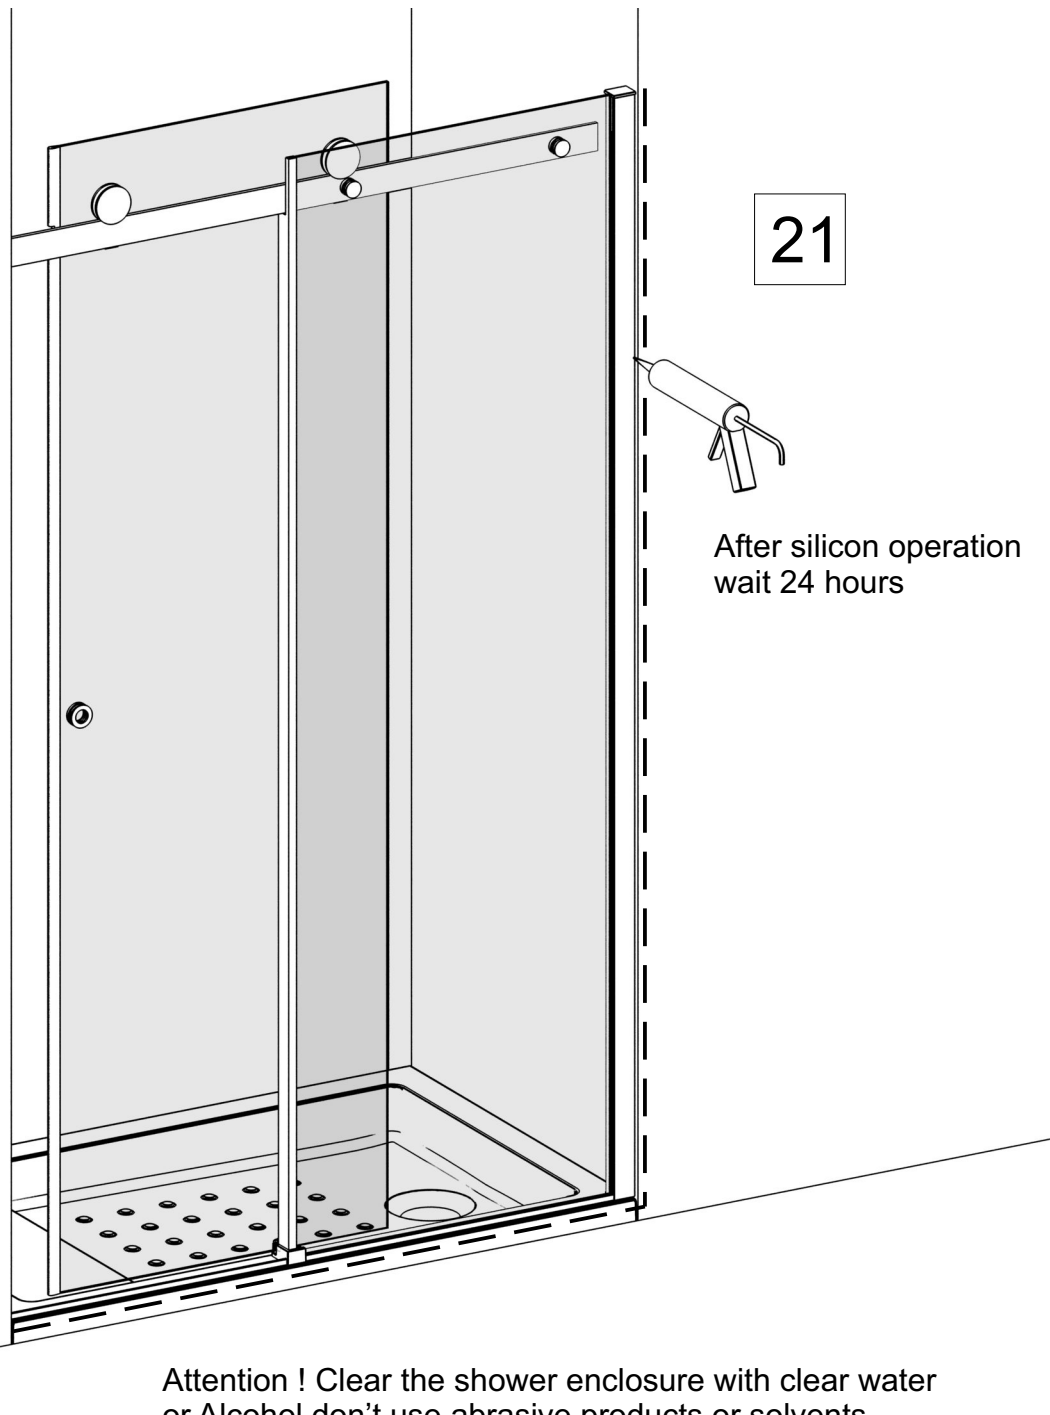

21

After silicon operation
wait 24 hours

Attention ! Clear the shower enclosure with clear water
or Alcohol don't use abrasive products or solvents

CE

7	
En14428	
Style door	
Cleanability:	Pass
Impact resistance/shatter properties:	Pass
Durability:	Pass