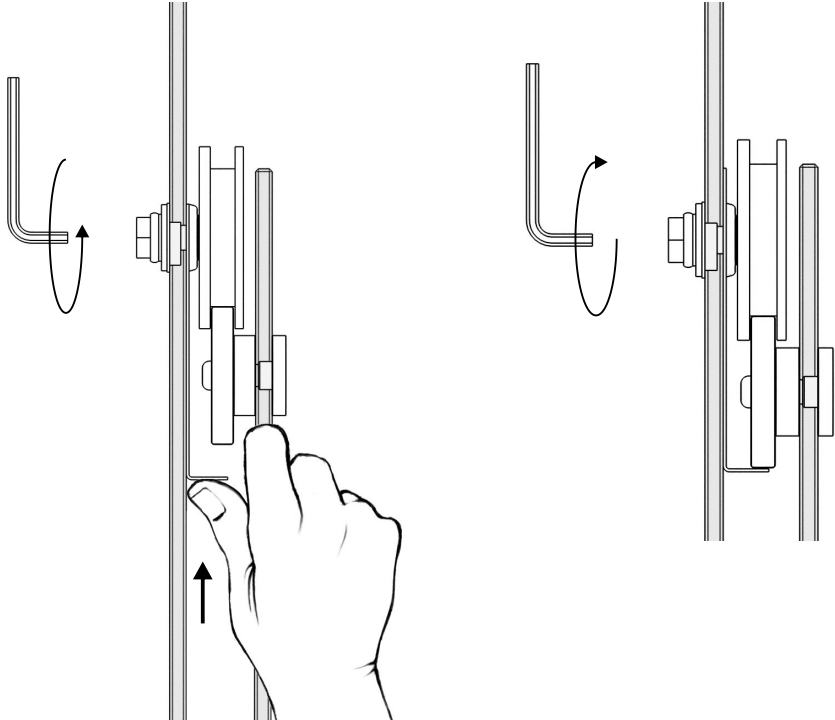

22

21

23

After silicon operation
wait 24 hours

Attention ! Clear the shower enclosure with clear water
or Alcohol don't use abrasive products or solvents

CE

7	
En14428	
Style door	
Cleanability:	Pass
Impact resistance/shatter properties:	Pass
Durability:	Pass