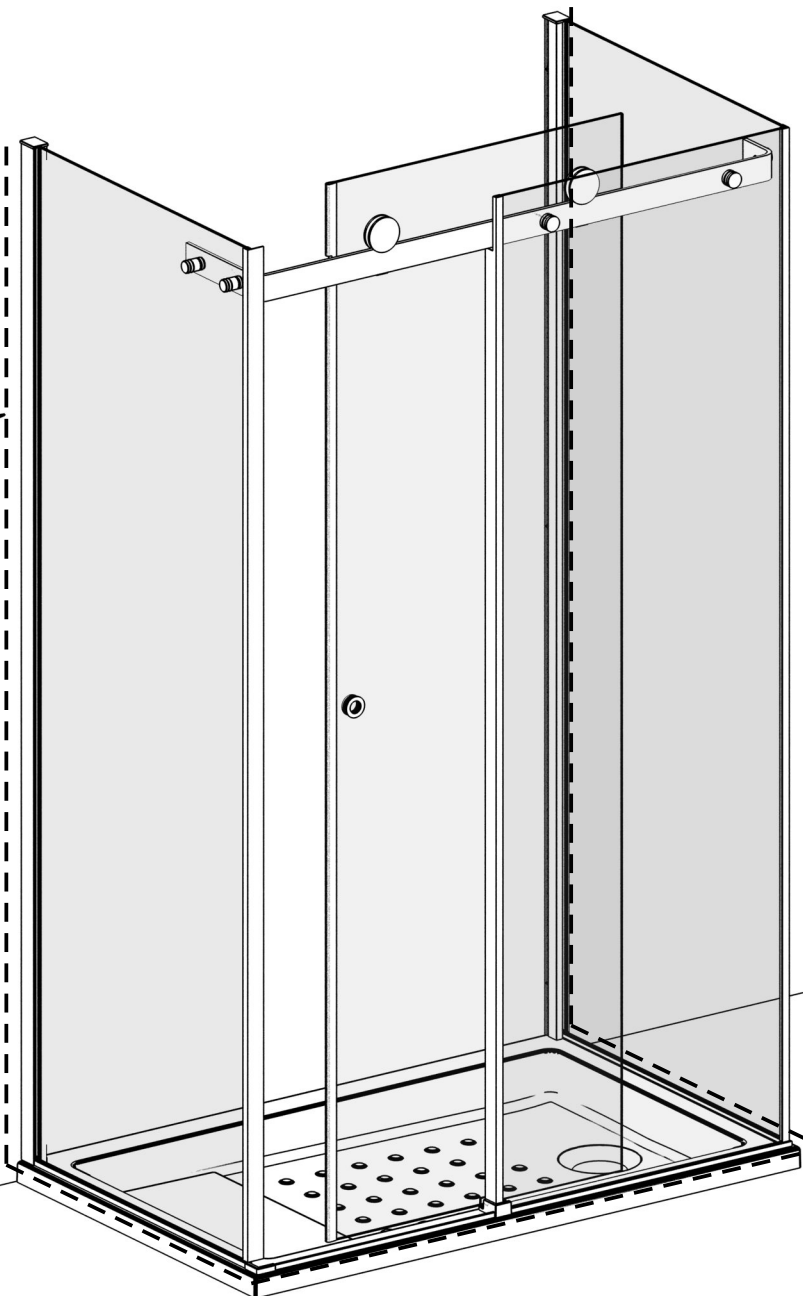

22

21

23

After silicon operation
wait 24 hours

Attention ! Clear the shower enclosure with clear water
or Alcohol don't use abrasive products or solvents

CE

7	
En14428	
Style door	
Cleanability:	Pass
Impact resistance/shatter properties:	Pass
Durability:	Pass