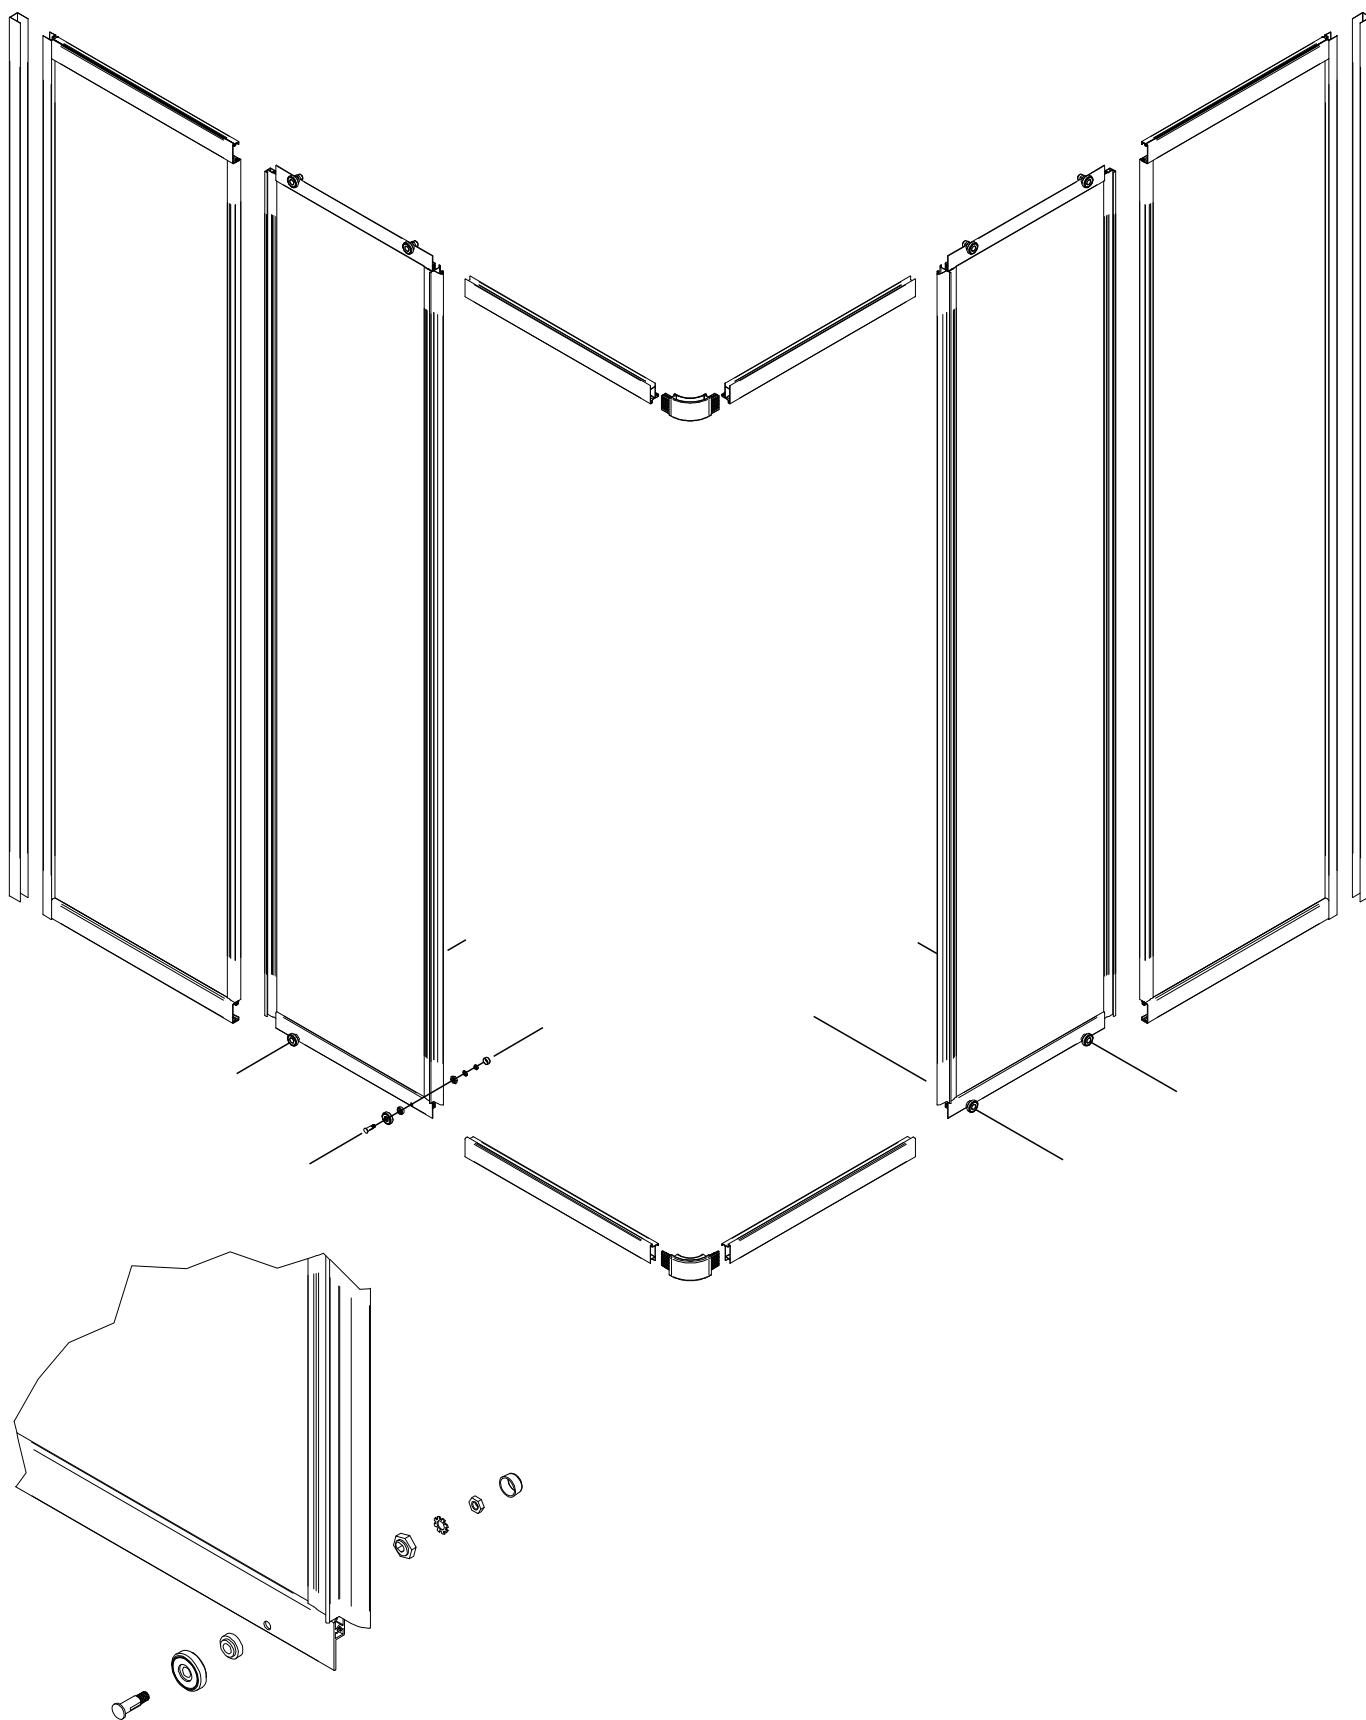

BOX DOCCIA ANGOLO Serie 15000 SIMPLE

ATTENTION!
CLEAN THE SHOWER ENCLOSURE WITH "CLEAR" WASH OR ALCOHOL. DO NOT USE ABRASIVE PRODUCTS OR SOLVENT