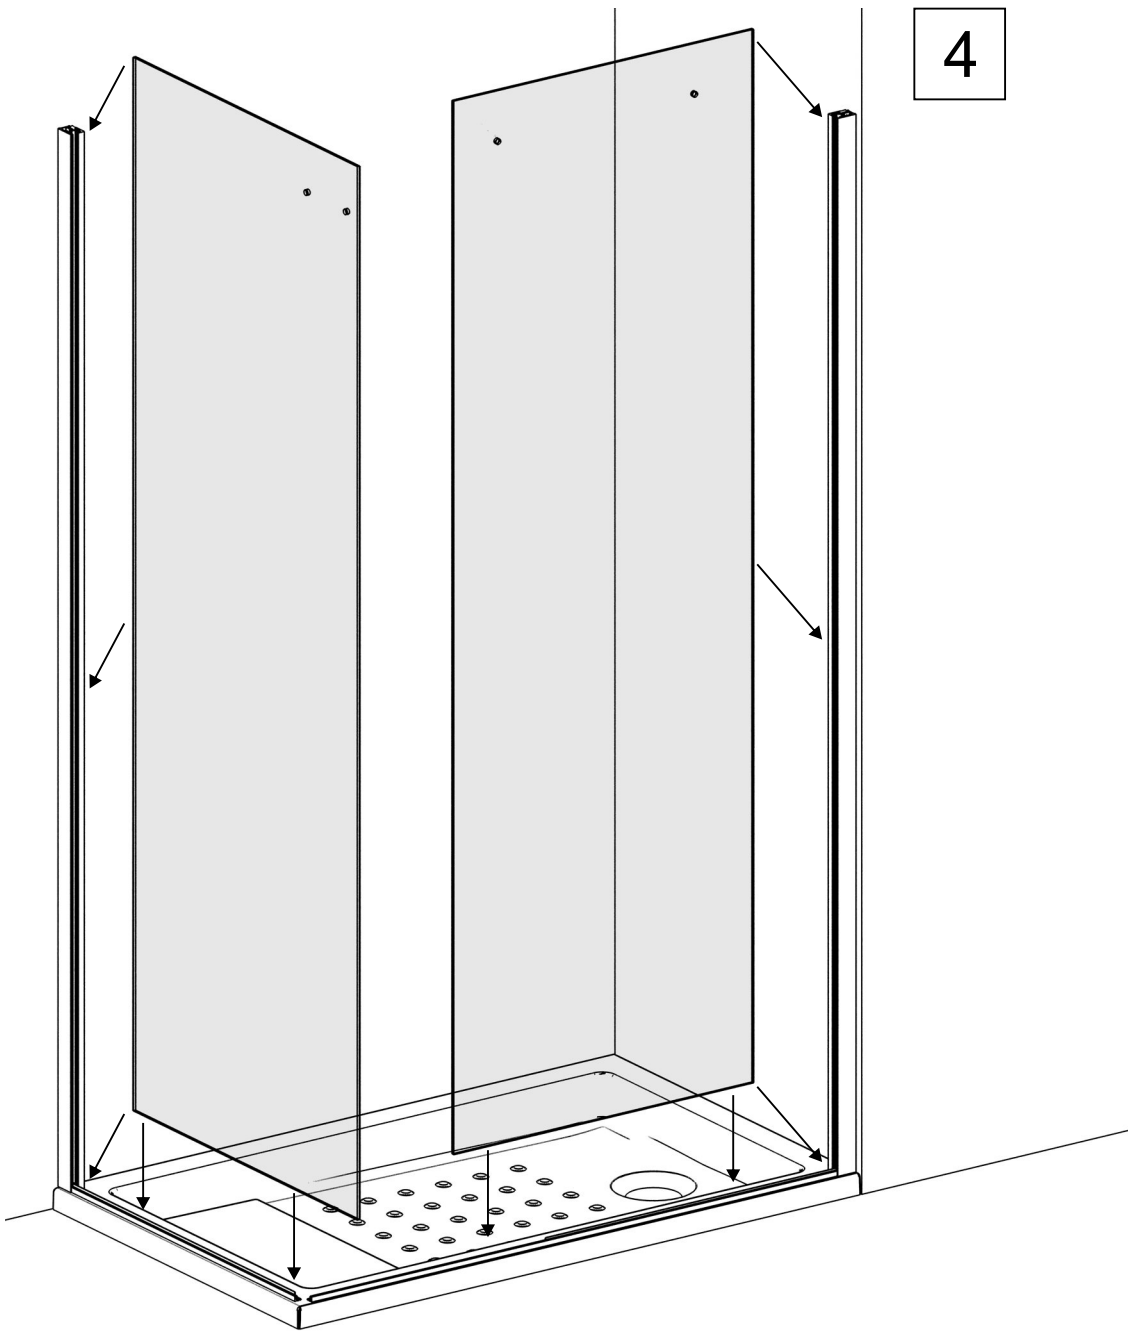

2

B

A

9

11

9

10

16

17

19

18

20

After silicon operation
wait 24 hours

Attention ! Clear the shower enclosure with clear water
or Alcohol don't use abrasive products or solvents

CE

7	
En14428	
Style door	
Cleanability:	Pass
Impact resistance/shatter properties:	Pass
Durability:	Pass