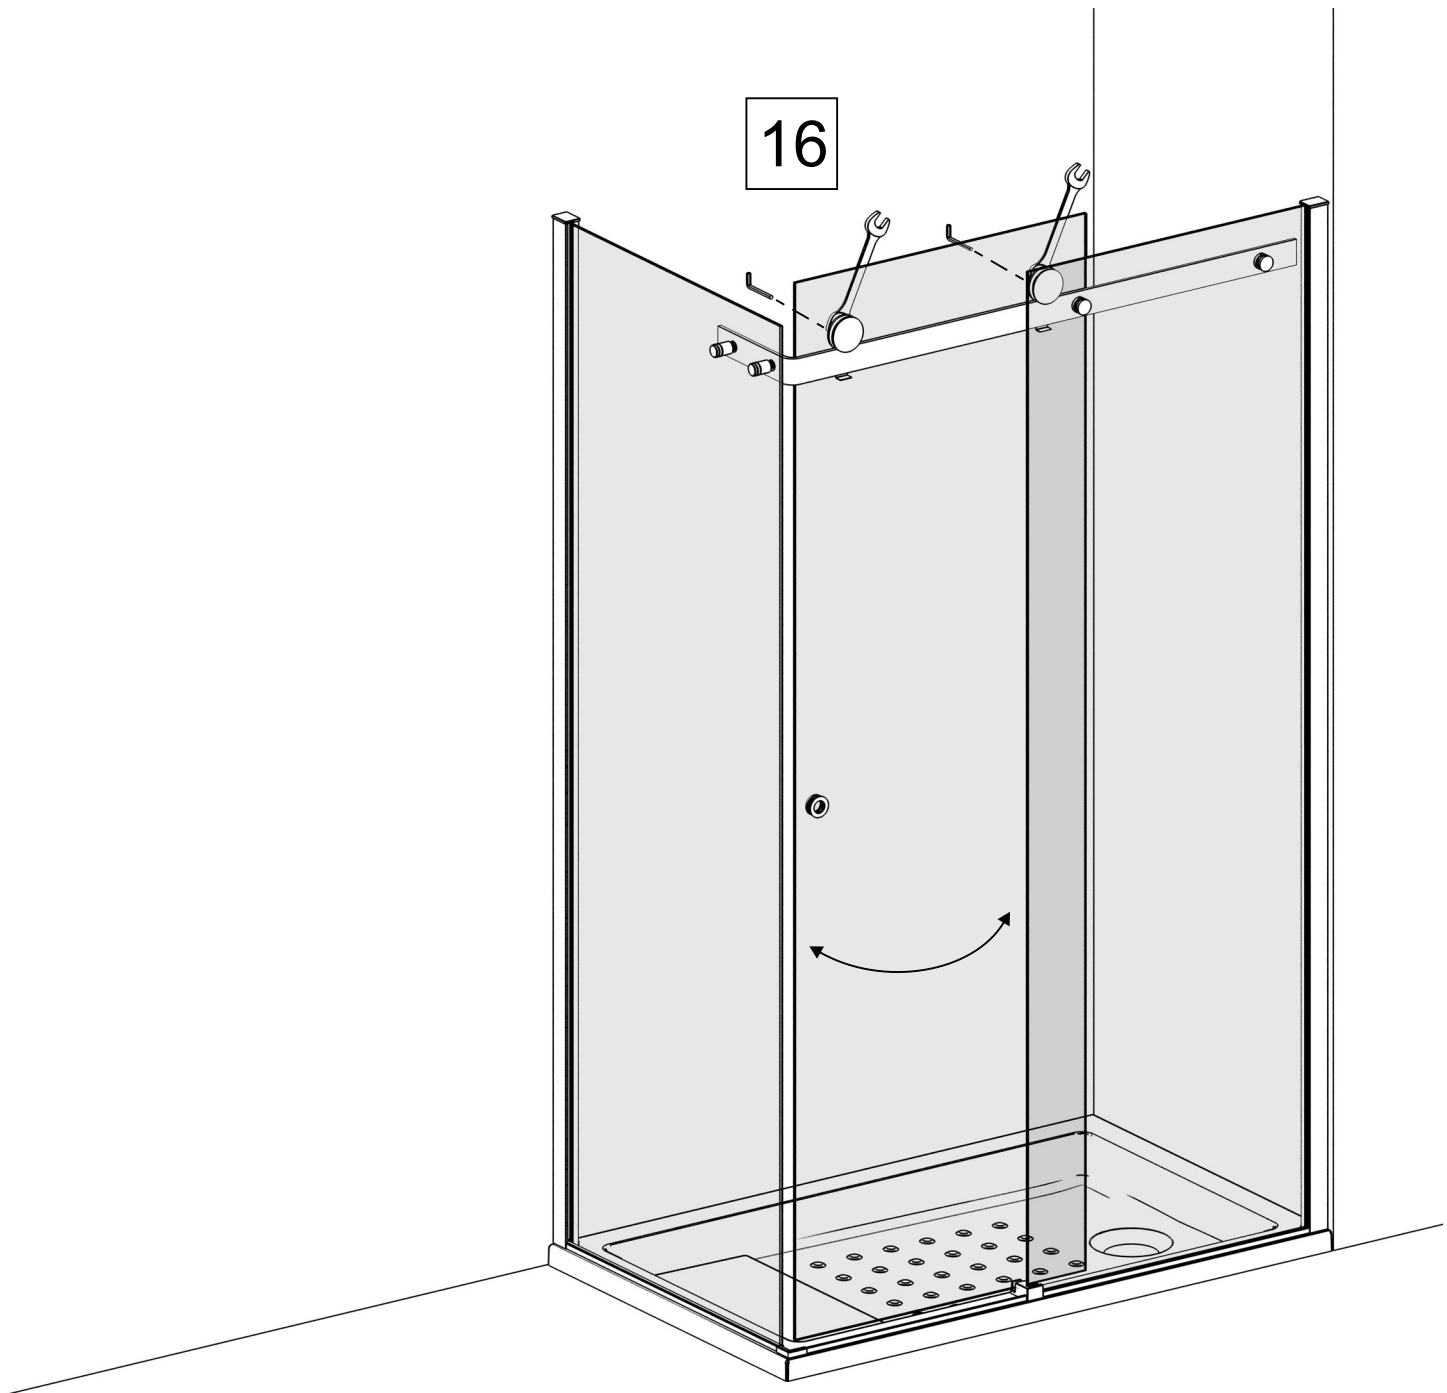

2

B

A

9

11

9

10

16

17

19

18

20

After silicon operation
wait 24 hours

Attention ! Clear the shower enclosure with clear water
or Alcohol don't use abrasive products or solvents

CE

7	
En14428	
Style door	
Cleanability:	Pass
Impact resistance/shatter properties:	Pass
Durability:	Pass