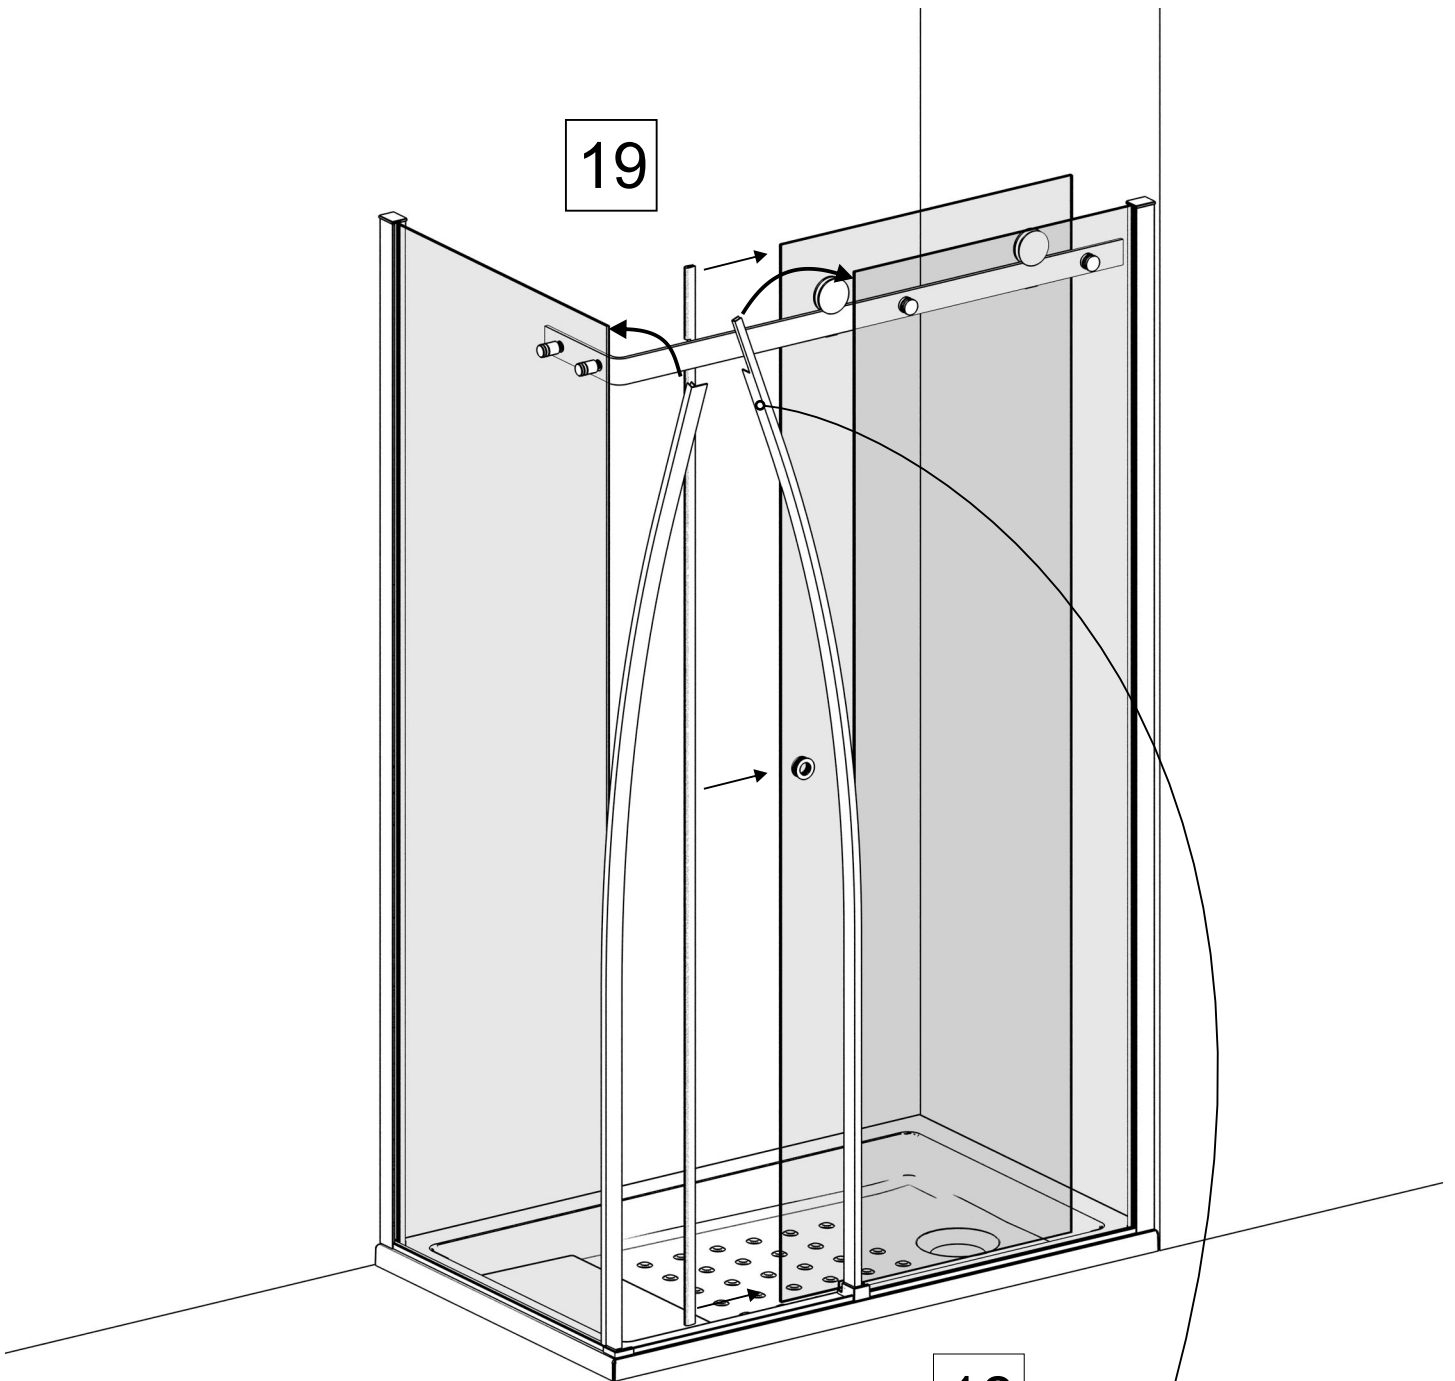

2

B

A

9

11

9

10

16

17

19

18

20

After silicon operation
wait 24 hours

Attention ! Clear the shower enclosure with clear water
or Alcohol don't use abrasive products or solvents

CE

7	
En14428	
Style door	
Cleanability:	Pass
Impact resistance/shatter properties:	Pass
Durability:	Pass