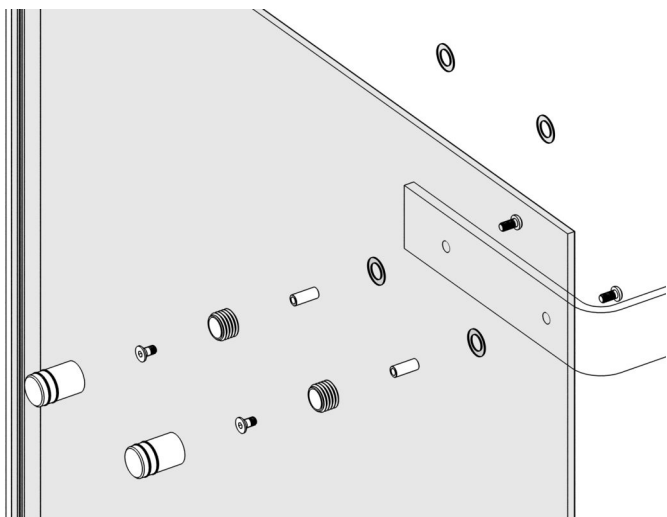

2

B

A

9

11

9

10

16

17

19

18

20

After silicon operation
wait 24 hours

Attention ! Clear the shower enclosure with clear water
or Alcohol don't use abrasive products or solvents

CE

7	
En14428	
Style door	
Cleanability:	Pass
Impact resistance/shatter properties:	Pass
Durability:	Pass