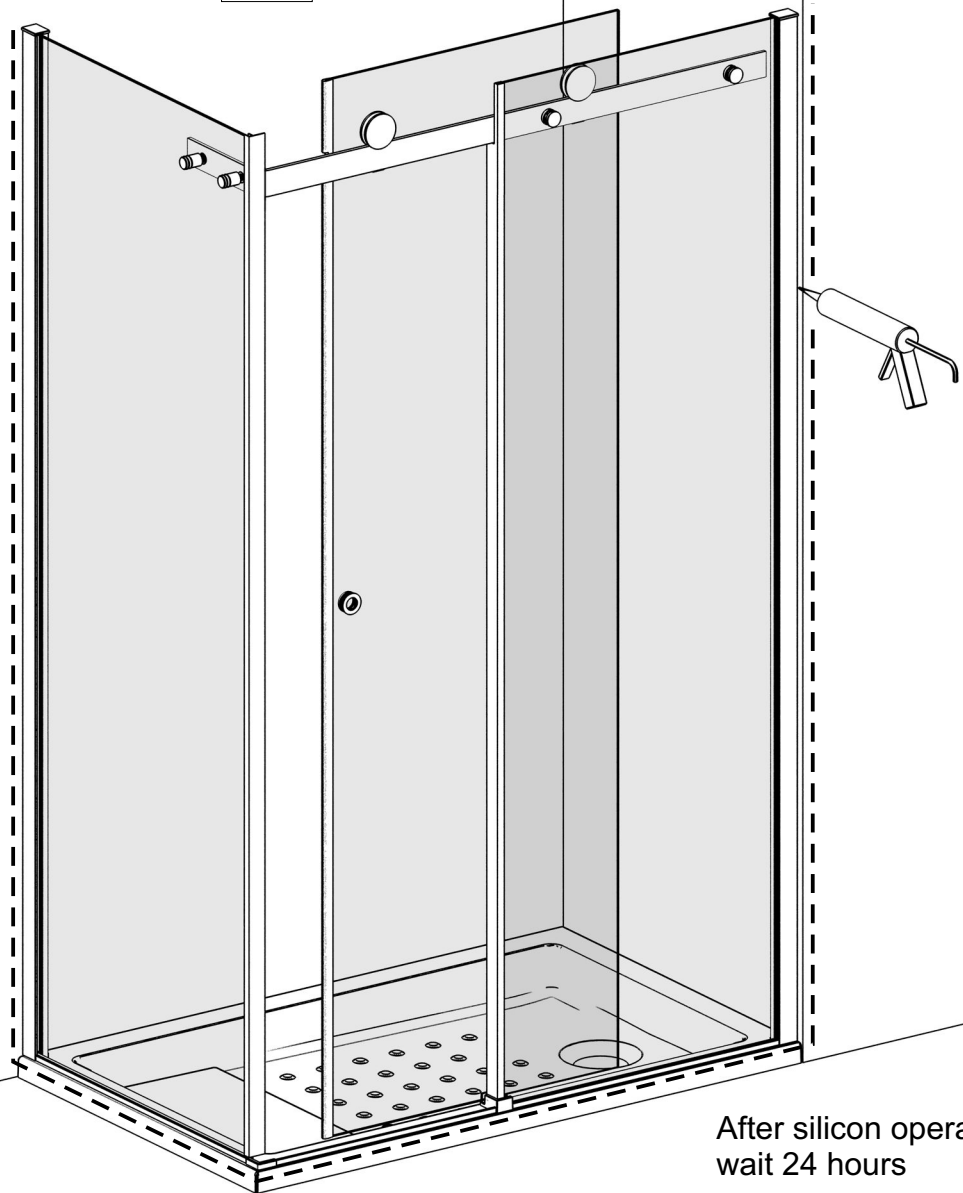

17

19

18

20

After silicon operation
wait 24 hours

Attention ! Clear the shower enclosure with clear water
or Alcohol don't use abrasive products or solvents

CE

7	
En14428	
Style door	
Cleanability:	Pass
Impact resistance/shatter properties:	Pass
Durability:	Pass