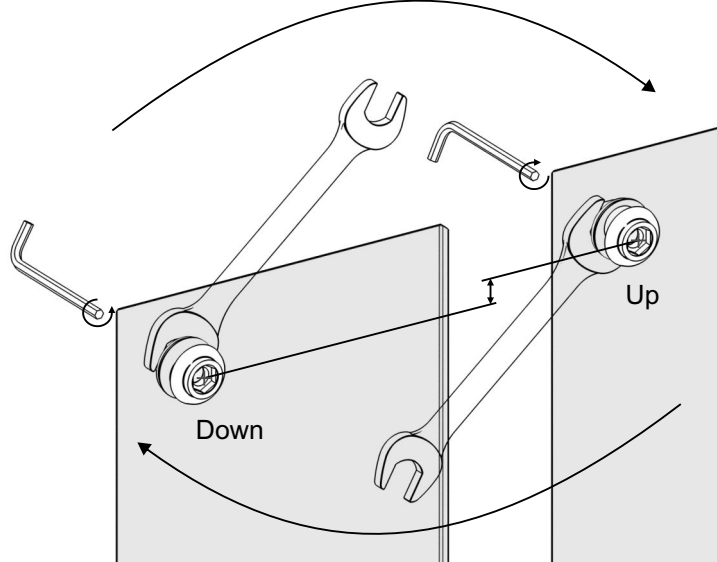

17

19

18

20

After silicon operation
wait 24 hours

Attention ! Clear the shower enclosure with clear water
or Alcohol don't use abrasive products or solvents

CE

7	
En14428	
Style door	
Cleanability:	Pass
Impact resistance/shatter properties:	Pass
Durability:	Pass