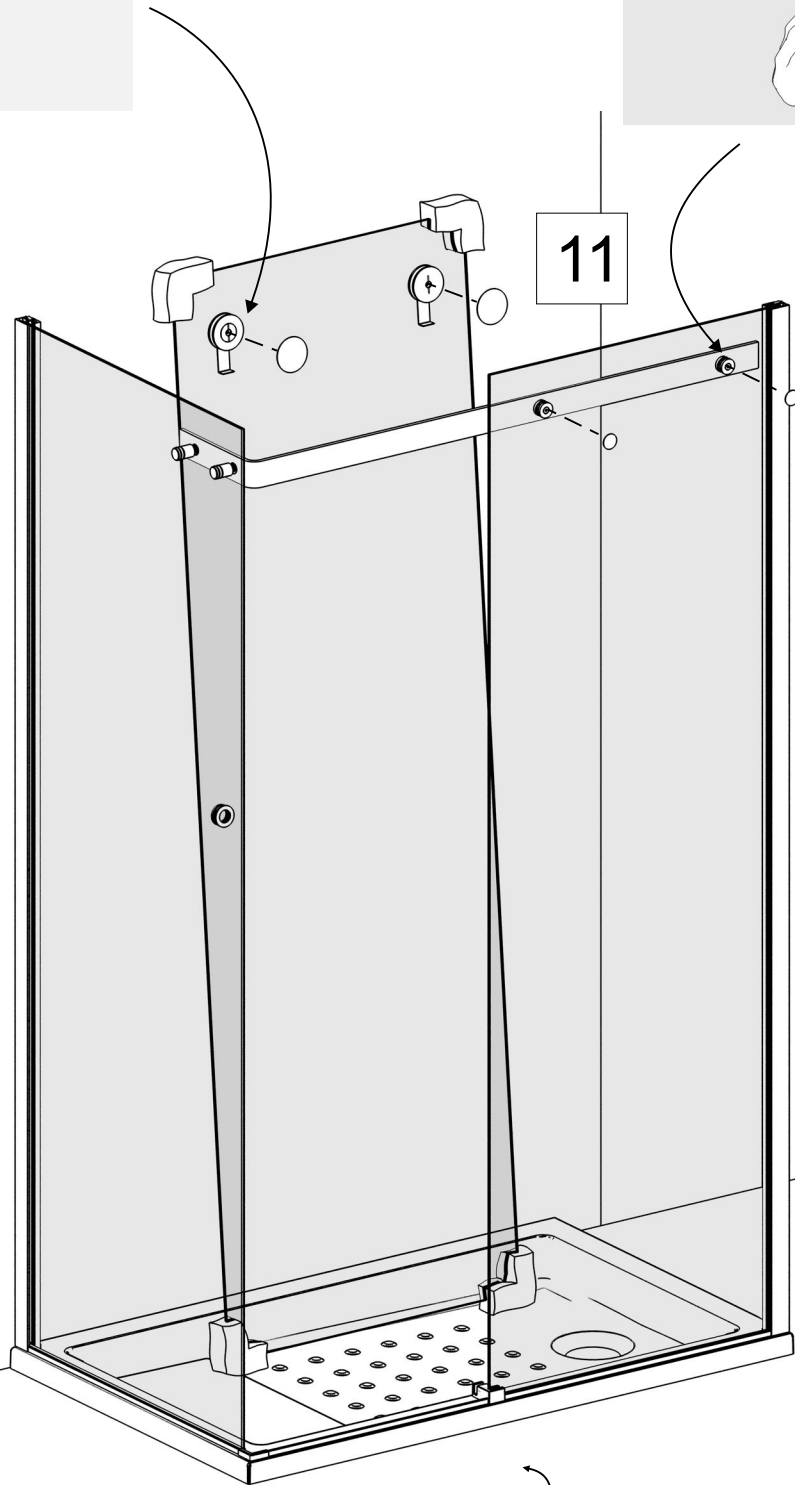

2

B

A

9

11

9

10

16

17

19

18

20

After silicon operation
wait 24 hours

Attention ! Clear the shower enclosure with clear water
or Alcohol don't use abrasive products or solvents

CE

7	
En14428	
Style door	
Cleanability:	Pass
Impact resistance/shatter properties:	Pass
Durability:	Pass