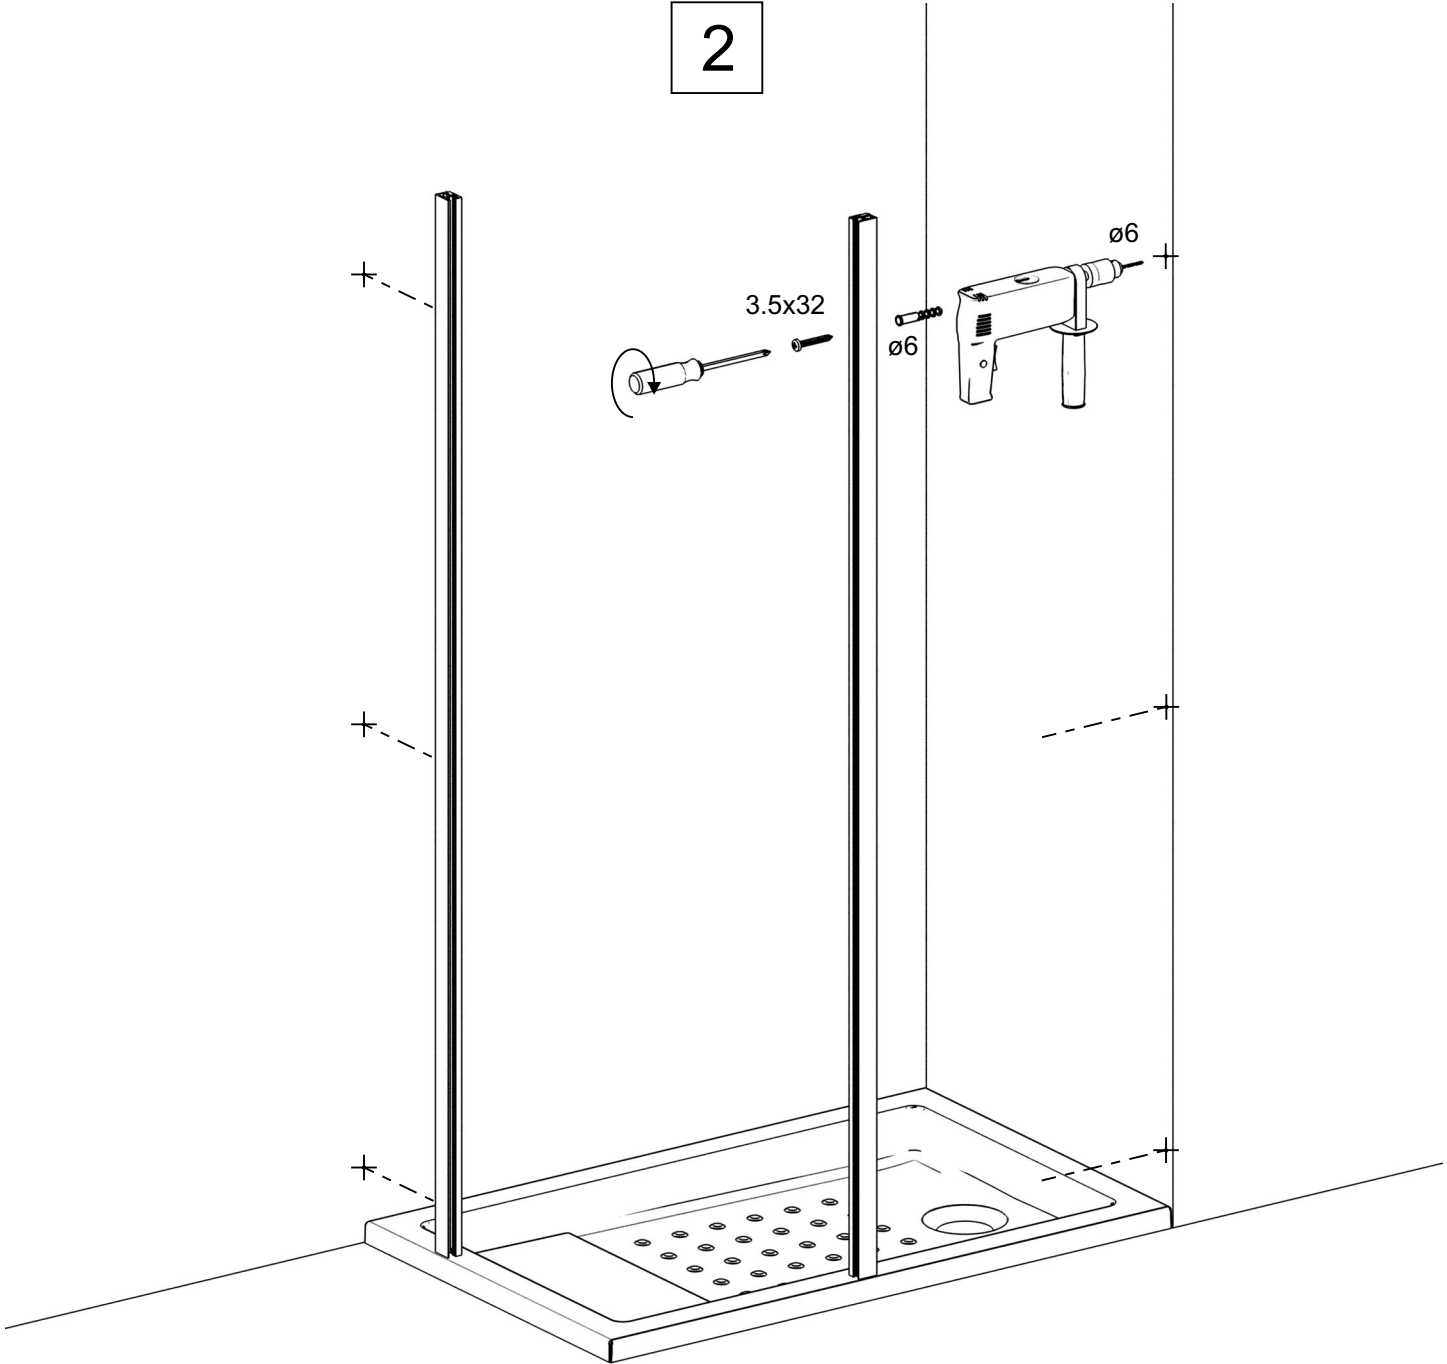

2

B

A

9

11

9

10

16

17

19

18

20

After silicon operation
wait 24 hours

Attention ! Clear the shower enclosure with clear water
or Alcohol don't use abrasive products or solvents

CE

7	
En14428	
Style door	
Cleanability:	Pass
Impact resistance/shatter properties:	Pass
Durability:	Pass