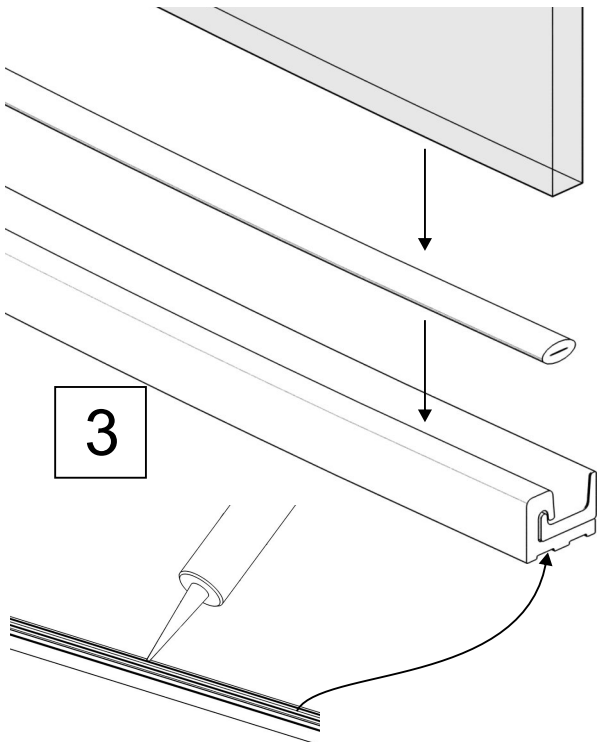

2

B

A

9

11

9

10

16

17

19

18

20

After silicon operation
wait 24 hours

Attention ! Clear the shower enclosure with clear water
or Alcohol don't use abrasive products or solvents

CE

7	
En14428	
Style door	
Cleanability:	Pass
Impact resistance/shatter properties:	Pass
Durability:	Pass