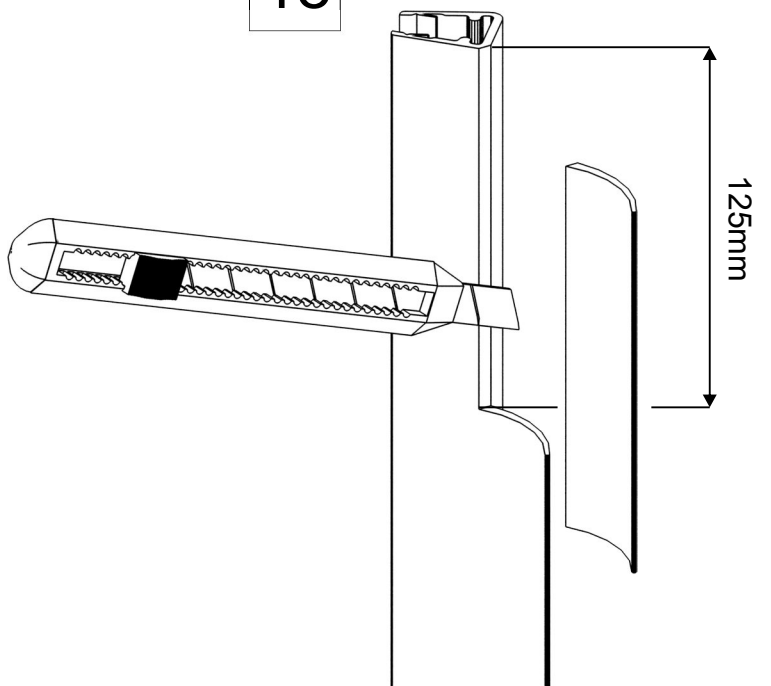

2

B

A

9

11

9

10

16

17

19

18

20

After silicon operation
wait 24 hours

Attention ! Clear the shower enclosure with clear water
or Alcohol don't use abrasive products or solvents

CE

7	
En14428	
Style door	
Cleanability:	Pass
Impact resistance/shatter properties:	Pass
Durability:	Pass