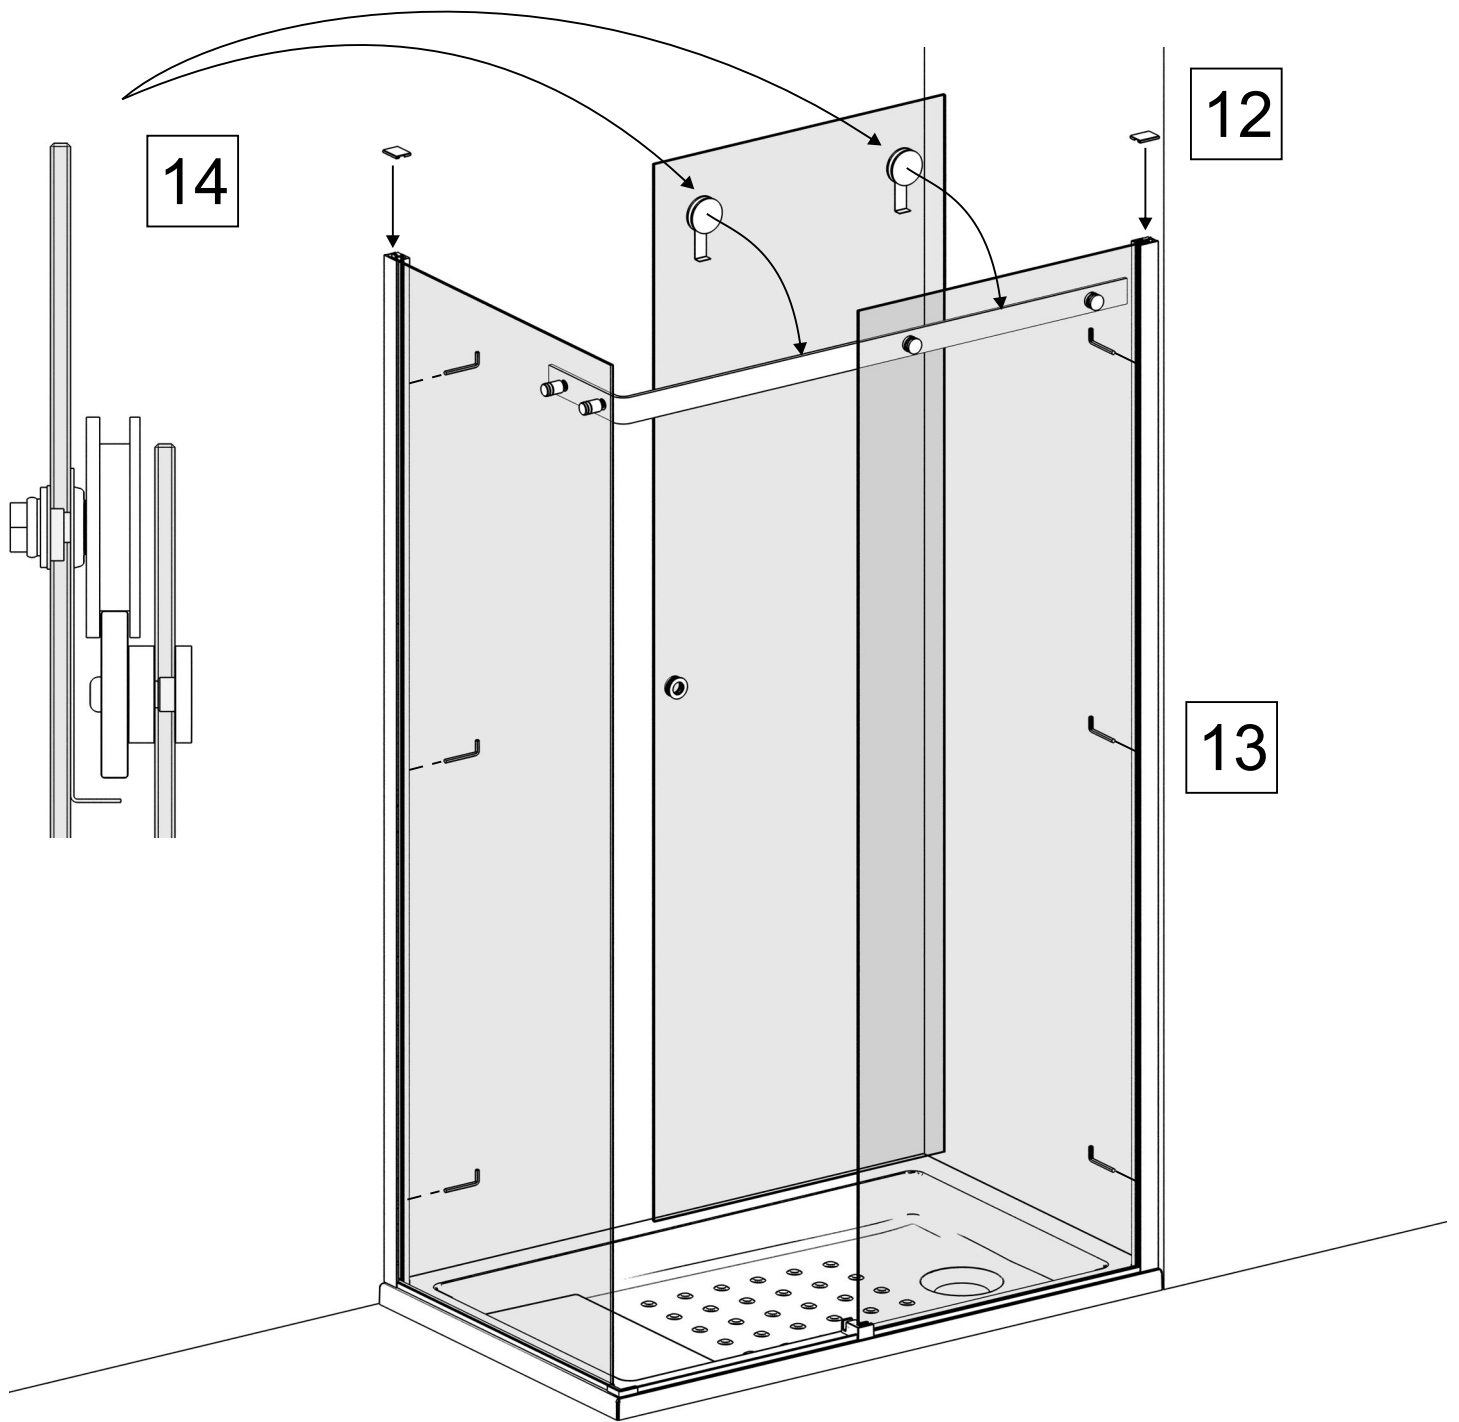

2

B

A

9

11

9

10

16

17

19

18

20

After silicon operation
wait 24 hours

Attention ! Clear the shower enclosure with clear water
or Alcohol don't use abrasive products or solvents

CE

7	
En14428	
Style door	
Cleanability:	Pass
Impact resistance/shatter properties:	Pass
Durability:	Pass