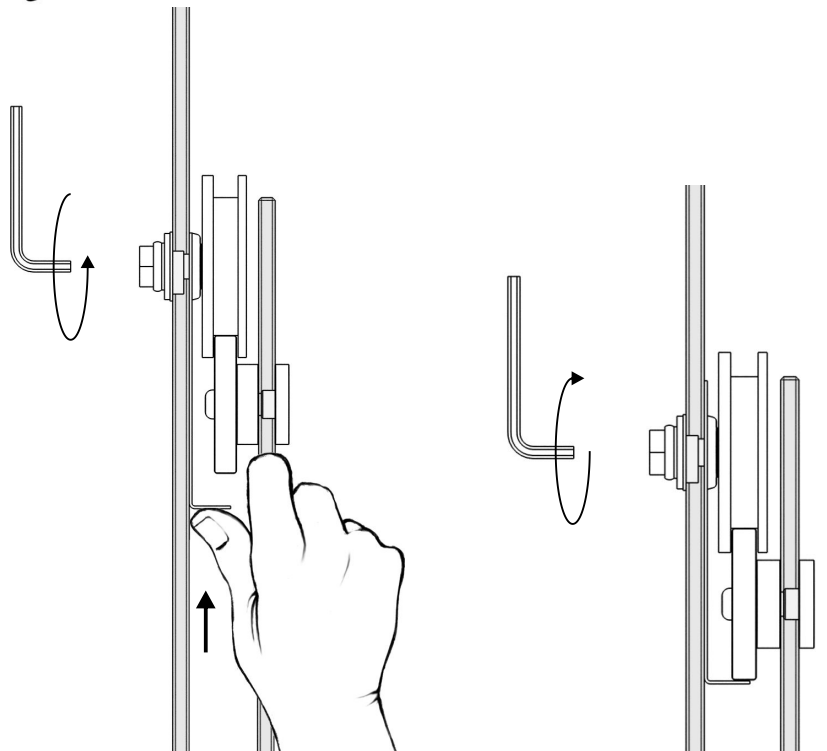

17

19

18

20

After silicon operation
wait 24 hours

Attention ! Clear the shower enclosure with clear water
or Alcohol don't use abrasive products or solvents

CE

7	
En14428	
Style door	
Cleanability:	Pass
Impact resistance/shatter properties:	Pass
Durability:	Pass