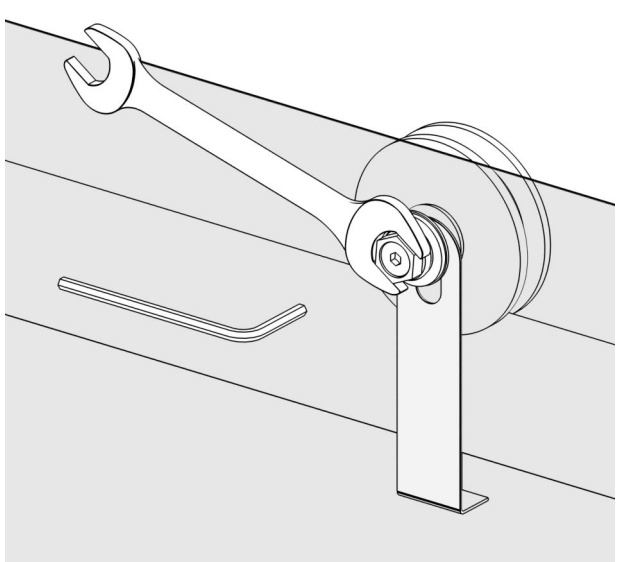

17

19

18

20

After silicon operation
wait 24 hours

Attention ! Clear the shower enclosure with clear water
or Alcohol don't use abrasive products or solvents

CE

7	
En14428	
Style door	
Cleanability:	Pass
Impact resistance/shatter properties:	Pass
Durability:	Pass