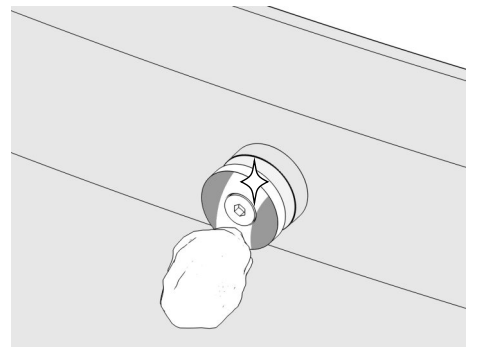

2

B

A

9

11

9

10

16

17

19

18

20

After silicon operation
wait 24 hours

Attention ! Clear the shower enclosure with clear water
or Alcohol don't use abrasive products or solvents

CE

7	
En14428	
Style door	
Cleanability:	Pass
Impact resistance/shatter properties:	Pass
Durability:	Pass