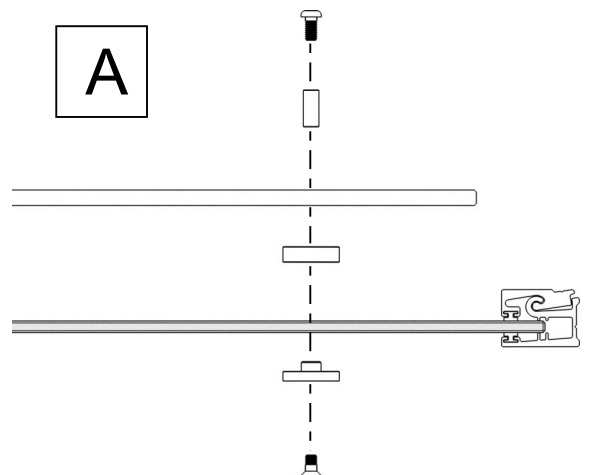

2

B

A

9

11

9

10

16

17

19

18

20

After silicon operation
wait 24 hours

Attention ! Clear the shower enclosure with clear water
or Alcohol don't use abrasive products or solvents

CE

7	
En14428	
Style door	
Cleanability:	Pass
Impact resistance/shatter properties:	Pass
Durability:	Pass